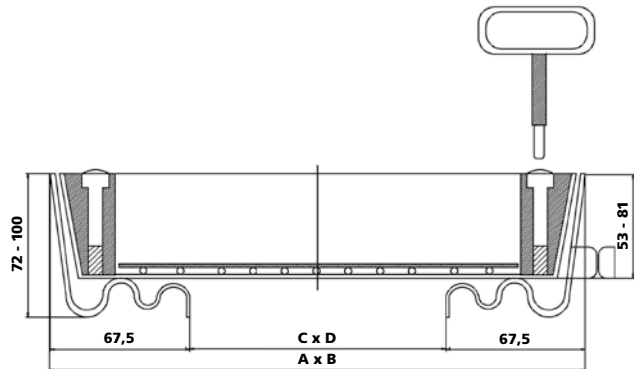

Stahlo Deck Pro-Line

Heights: 72 - 100 mm

The Stahlo Deck Pro-Line series is a specially designed galvanized recessed covers with the cover screwed on to the outer frame.

The especially elevated profile makes the cover particularly robust and the conical side surfaces for the recessed cover ensure that the cover never stick when opening or closing.

Smell proof

Waterproof

Information and properties

- The frame and cover are made of 2mm steel plate. The recessed cover is very easy to open with the lifting keys. Stainless steel Allen bolts connecting the cover and frame.
- Suitable for tiles and pavers.
- Application: outdoor use.
- The cover is screw tight.
- The cover has anchors on the outside frame.
- A reinforcement mesh of 10mm twisted steel is wire cross-welded on the bottom.
- Surface finish: hot-dip galvanized.

Stahlo Deck Light-Line			SDP 72	SDP 100
Type	Clear opening C x D (mm)	Frame size A x B (mm)	Weight (kg)	Weight (kg)
SDP 30	300 x 300	435 x 435	10.50	11.20
SDP 40	400 x 400	535 x 535	13.50	14.36
SDP 45	450 x 450	585 x 585	17.00	17.94
SDP 50	500 x 500	635 x 635	18.00	19.02
SDP 60/40	600 x 400	735 x 535	18.00	19.80
SDP 60	600 x 600	735 x 735	21.50	22.68
SDP 70	700 x 700	835 x 835	25.00	26.36
SDP 80	800 x 800	935 x 935	33.50	35.00
SDP 90	900 x 900	1035 x 1035	38.00	38.68
SDP 100/60	1000 x 600	1135 x 735	33.50	35.00
SDP 100	1000 x 1000	1135 x 1135	45.50	47.32
Suitable for tiles		✓		
Suitable for tiles and pavers			✓	✓

Custom made: within 14 days of ordering

* Concrete load min. 4 cm

Load 125 Kn*